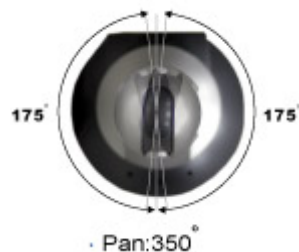

Product Rear View